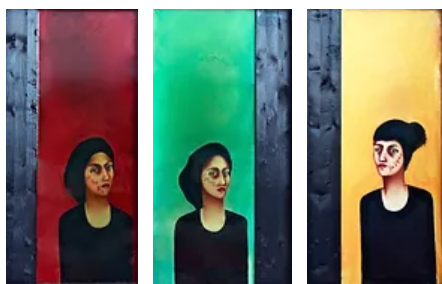

LUCA SACCHETTI

01

02

03

THE DAMAGE 2

- 01 The Damage 2.1 - 2017 - 60 x 120 cm (23.6 x 47.2 in) - oil on canvas - stained wood - fiberglass - iron frame
02 The Damage 2.2 - 2017 - 60 x 120 cm (23.6 x 47.2 in) - oil on canvas - stained wood - fiberglass - iron frame
03 The Damage 2.3 - 2017 - 60 x 120 cm (23.6 x 47.2 in) - oil on canvas - stained wood - fiberglass - iron frame

04

05

06

THE DAMAGE 2

- 04 The Damage 2.4 - 2017 - 60 x 120 cm (23.6 x 47.2 in) - oil on canvas - stained wood - fiberglass - iron frame
05 The Damage 2.5 - 2017 - 60 x 120 cm (23.6 x 47.2 in) - oil on canvas - stained wood - fiberglass - iron frame
06 The Damage 2.6 - 2017 - 60 x 120 cm (23.6 x 47.2 in) - oil on canvas - stained wood - fiberglass - iron frame