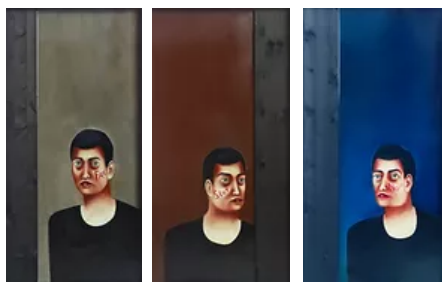

LUCA SACCHETTI

01

02

03

THE DAMAGE 2

- 01 The Damage 2.1 - 2017 - 60 x 120 cm (23.6 x 47.2 in) - oil on canvas - stained wood - fiberglass - iron frame
02 The Damage 2.2 - 2017 - 60 x 120 cm (23.6 x 47.2 in) - oil on canvas - stained wood - fiberglass - iron frame
03 The Damage 2.3 - 2017 - 60 x 120 cm (23.6 x 47.2 in) - oil on canvas - stained wood - fiberglass - iron frame

04

05

06

THE DAMAGE 2

- 04 The Damage 2.4 - 2017 - 60 x 120 cm (23.6 x 47.2 in) - oil on canvas - stained wood - fiberglass - iron frame
05 The Damage 2.5 - 2017 - 60 x 120 cm (23.6 x 47.2 in) - oil on canvas - stained wood - fiberglass - iron frame
06 The Damage 2.6 - 2017 - 60 x 120 cm (23.6 x 47.2 in) - oil on canvas - stained wood - fiberglass - iron frame