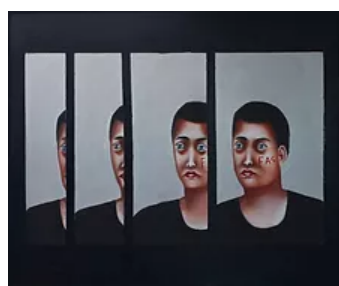

LUCA SACCHETTI

01

02

03

THE DAMAGE 2

- 01 The Damage 2.1 - 2017 - 60 x 120 cm (23.6 x 47.2 in) - oil on canvas - stained wood - fiberglass - iron frame
02 The Damage 2.2 - 2017 - 60 x 120 cm (23.6 x 47.2 in) - oil on canvas - stained wood - fiberglass - iron frame
03 The Damage 2.3 - 2017 - 60 x 120 cm (23.6 x 47.2 in) - oil on canvas - stained wood - fiberglass - iron frame

04

05

06

THE DAMAGE 2

- 04 The Damage 2.4 - 2017 - 60 x 120 cm (23.6 x 47.2 in) - oil on canvas - stained wood - fiberglass - iron frame
05 The Damage 2.5 - 2017 - 60 x 120 cm (23.6 x 47.2 in) - oil on canvas - stained wood - fiberglass - iron frame
06 The Damage 2.6 - 2017 - 60 x 120 cm (23.6 x 47.2 in) - oil on canvas - stained wood - fiberglass - iron frame