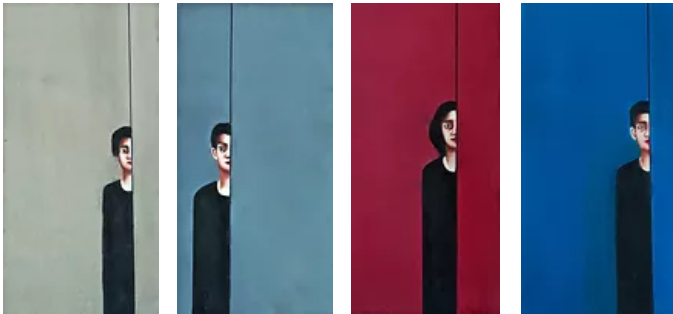

LUCA SACCHETTI

01

02

03

04

THE DAMAGE 1

- 01 The Damage 1.1 - 2017 - 30 X 60 cm (11.8 X 23.6 in) - oil on canvas
02 The Damage. 1.2 - 2017 - 30 X 60 cm (11.8 X 23.6 in) - oil on canvas
03 The Damage 1.3 - 2017 - 30 X 60 cm (11.8 X 23.6 in) - oil on canvas
04 The Damage 1.4 - 2017 - 30 X 60 cm (11.8 X 23.6 in) - oil on canvas

05

06

07

08

THE DAMAGE 1

- 05 The Damage 1.5 - 2017 - 30 X 60 cm (11.8 X 23.6 in) - oil on canvas
06 The Damage 1.6 - 2017 - 30 X 60 cm (11.8 X 23.6 in) - oil on canvas
07 The Damage 1.7 - 2017 - 30 X 60 cm (11.8 X 23.6 in) - oil on canvas
08 The Damage. 1.8 - 2017 - 30 X 60 cm (11.8 X 23.6 in) - oil on canvas