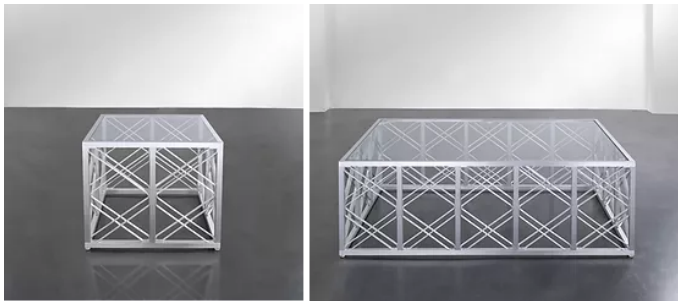

LUCA SACCHETTI

01

02

EIFFEL

01 Eiffel 1 - lounge chair - 2005 - width and a depth of 74 cm (29.16 in) - seat high 40 cm (15.7 in) - armchair height 78 cm (30.7 in)

02 Eiffel 2 - chair - 2005 - with a width and a depth of 50cm (19.7 in) - seat height 45 cm (17.7 in) - chair height 83 cm (32.7 in)

03

04

EIFFEL

03 Eiffel 3 - side table - 2005 - width and depth of 50 cm (19.7 in) - table high 40 cm (15.7 in) - supporting surface made by crystal, 1 cm (0.4 in) thick inserted at the level of the external frame

04 Eiffel 4 - coffee-table - 2005 - width of 122 cm (48.0 in) and a depth of 74 cm (29.1 in) - table high 40 cm (15.7 in) - supporting surface made by crystal, 1 cm (0.4 in) thick inserted at the level of the external frame

05

EIFFEL

05 Eiffel The Crib - rocking sofa - 2010 - dimensions: maximum height 192 cm (75.7 in) - depth 150 cm (59.1 in) - maximum width 220 cm (86.7 in) - seat width 154 cm (60.7 in) - seat depth 70 cm (27.6 in) - seat height 39 cm (15.4 in)