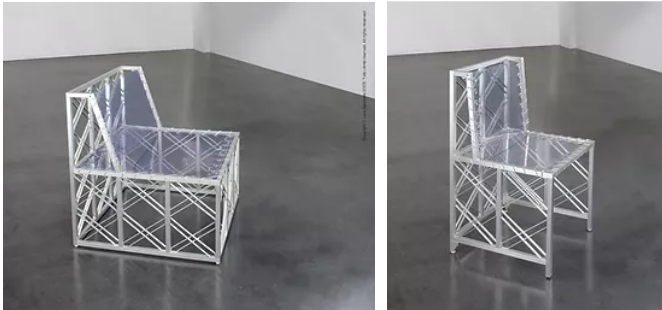

LUCA SACCHETTI

01

02

EIFFEL

01 Eiffel 1 - lounge chair - 2005 - width and a depth of 74 cm (29.16 in) - seat high 40 cm (15.7 in) - armchair height 78 cm (30.7 in)

02 Eiffel 2 - chair - 2005 - with a width and a depth of 50cm (19.7 in) - seat height 45 cm (17.7 in) - chair height 83 cm (32.7 in)

03

04

EIFFEL

03 Eiffel 3 - side table - 2005 - width and depth of 50 cm (19.7 in) - table high 40 cm (15.7 in) - supporting surface made by crystal, 1 cm (0.4 in) thick inserted at the level of the external frame

04 Eiffel 4 - coffee-table - 2005 - width of 122 cm (48.0 in) and a depth of 74 cm (29.1 in) - table high 40 cm (15.7 in) - supporting surface made by crystal, 1 cm (0.4 in) thick inserted at the level of the external frame

05

EIFFEL

05 Eiffel The Crib - rocking sofa - 2010 - dimensions: maximum height 192 cm (75.7 in) - depth 150 cm (59.1 in) - maximum width 220 cm (86.7 in) - seat width 154 cm (60.7 in) - seat depth 70 cm (27.6 in) - seat height 39 cm (15.4 in)